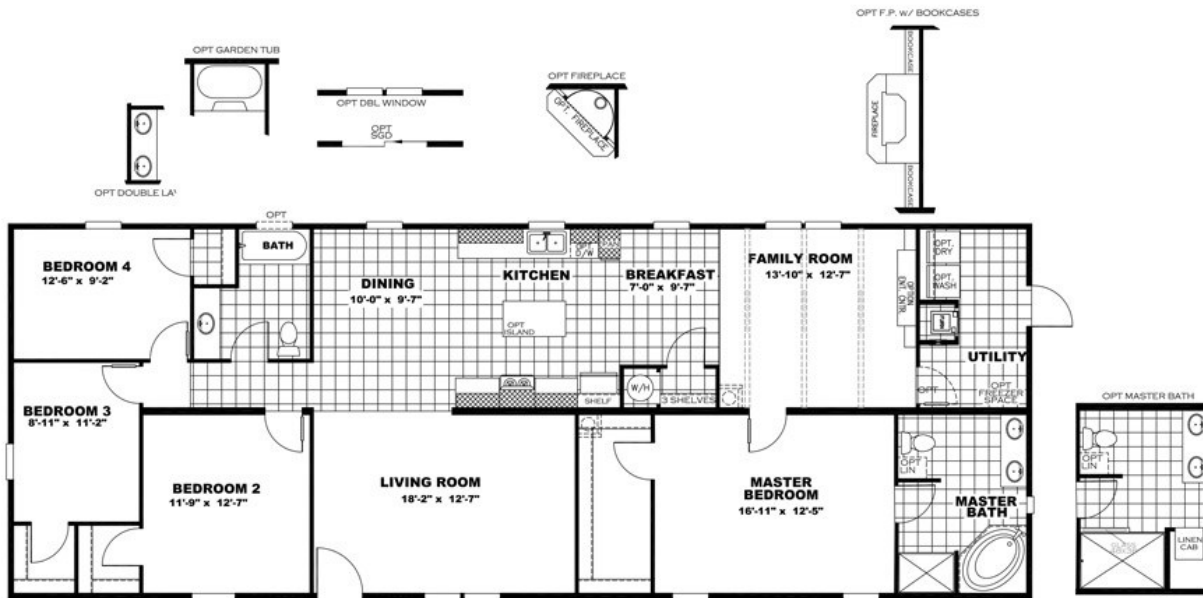

Opening doors to a better life.

THE OLE PATRIOT - 30IND28724AH

Plan Details

Bedrooms	4
Bathrooms	2
Sq Feet	1896
Width	28
Depth	72

The home series and floor plans indicated will vary by retailer and state. Your local Home Center can quote you on specific prices and terms of purchase for specific homes. Clayton Waycross invests in continuous product and process improvement. All home series, floor plans, specifications, dimension, features, materials, availability, and starting prices shown on this website are artist's renderings or estimates, and are subject to change without notice. Dimensions are nominal and length and width measurements are from exterior wall to exterior wall.